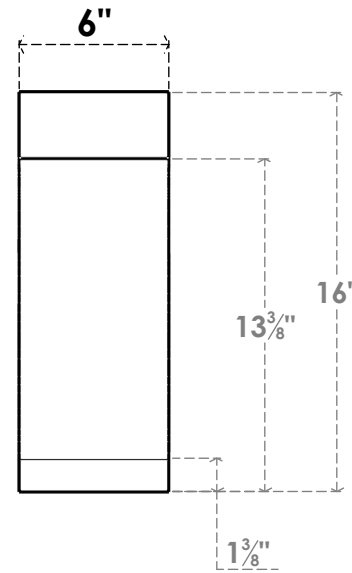

ITEM NUMBER: BRCPC060X08000X16000IMP

6"W X 8"D X 16"H IMPERIAL ARCHITECTURAL GRADE PVC CLOSED KNEE BRACE

SIDE PROFILE

FRONT PROFILE

ISOMETRIC

EKENA MILLWORK
2300 WEST MAIN ST.
CLARKSVILLE, TX 75426
TOLL FREE: 866-607-0453
WWW.EKENAMILLWORK.COM

NOTES

1. INSTALLATION TO BE COMPLETED IN ACCORDANCE WITH MANUFACTURER'S SPECIFICATIONS.
2. DRAWING MAY NOT BE TO SCALE
3. THIS DRAWING IS INTENDED FOR DESIGN AND PLANNING PURPOSES ONLY.
4. ALL INFORMATION CONTAINED HEREIN WAS CURRENT AT THE TIME OF DEVELOPMENT BUT MUST BE REVIEWED AND APPROVED BY THE PRODUCT MANUFACTURER TO BE CONSIDERED ACCURATE.
5. ARCHITECTURAL GRADE PVC PRODUCTS ARE MADE FROM EXPANDED CELLULAR PVC AND COME NATURALLY WHITE BUT MAY BE PAINTED