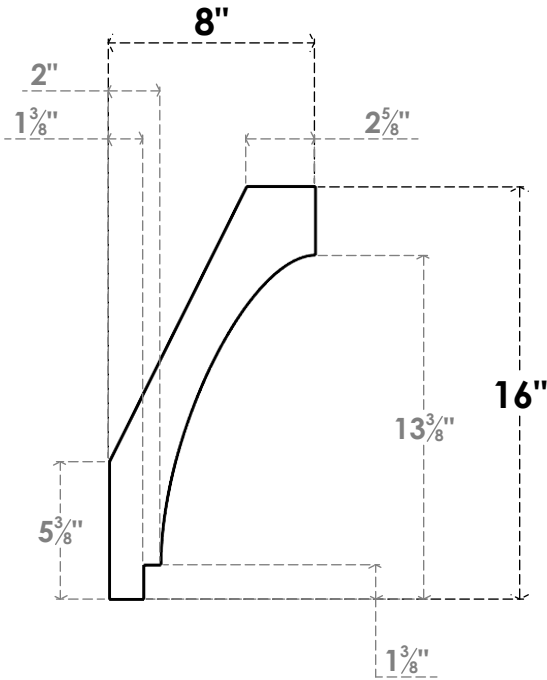

ITEM NUMBER: BRCPC060X08000X16000IMP

6"W X 8"D X 16"H IMPERIAL ARCHITECTURAL GRADE PVC CLOSED KNEE BRACE

SIDE PROFILE

FRONT PROFILE

ISOMETRIC

EKENA MILLWORK
2300 WEST MAIN ST.
CLARKSVILLE, TX 75426
TOLL FREE: 866-607-0453
WWW.EKENAMILLWORK.COM

NOTES

1. INSTALLATION TO BE COMPLETED IN ACCORDANCE WITH MANUFACTURER'S SPECIFICATIONS.
2. DRAWING MAY NOT BE TO SCALE
3. THIS DRAWING IS INTENDED FOR DESIGN AND PLANNING PURPOSES ONLY.
4. ALL INFORMATION CONTAINED HEREIN WAS CURRENT AT THE TIME OF DEVELOPMENT BUT MUST BE REVIEWED AND APPROVED BY THE PRODUCT MANUFACTURER TO BE CONSIDERED ACCURATE.
5. ARCHITECTURAL GRADE PVC PRODUCTS ARE MADE FROM EXPANDED CELLULAR PVC AND COME NATURALLY WHITE BUT MAY BE PAINTED